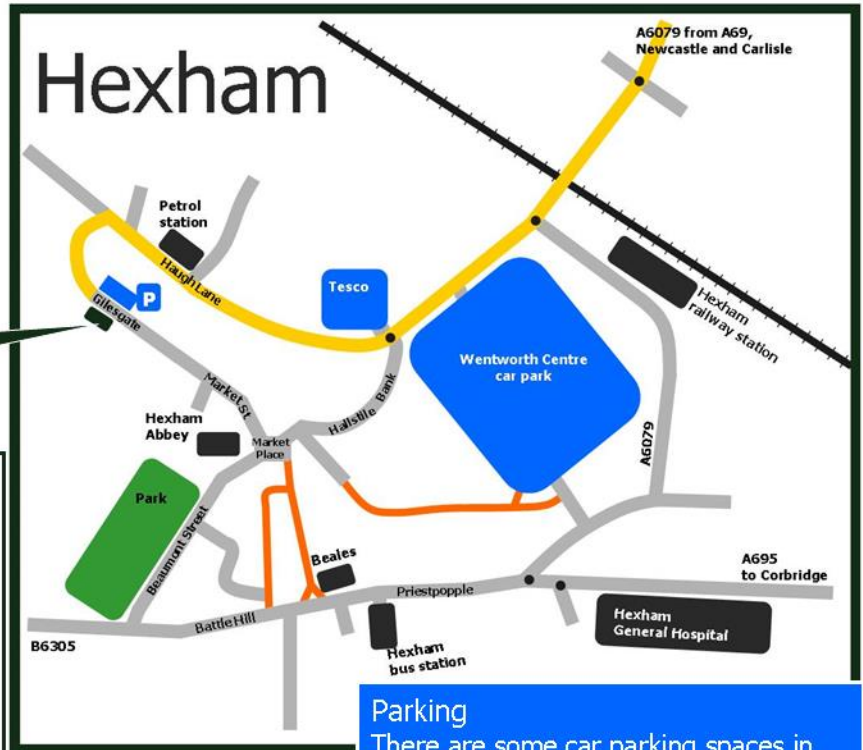

How to find us

THE
HEXTOL
FOUNDATION

A LOCAL CHARITABLE ENTERPRISE.

THE HEXTOL FOUNDATION

14c Gilesgate, Hexham, NE46 3NJ

01434 605253 contact@hextol.org.uk

Driving directions

From the A69, take the main exit off the roundabout into Hexham. Go straight ahead over the river and 3 small roundabouts - the last roundabout passes Tesco's. After about 400m, turn left into Gilesgate. We are about 100m on the right, under Core Music. You can park in the Gilesgate car park, opposite our building.

Parking

There are some car parking spaces in the car park immediately over the road from our office: and along Gilesgate.